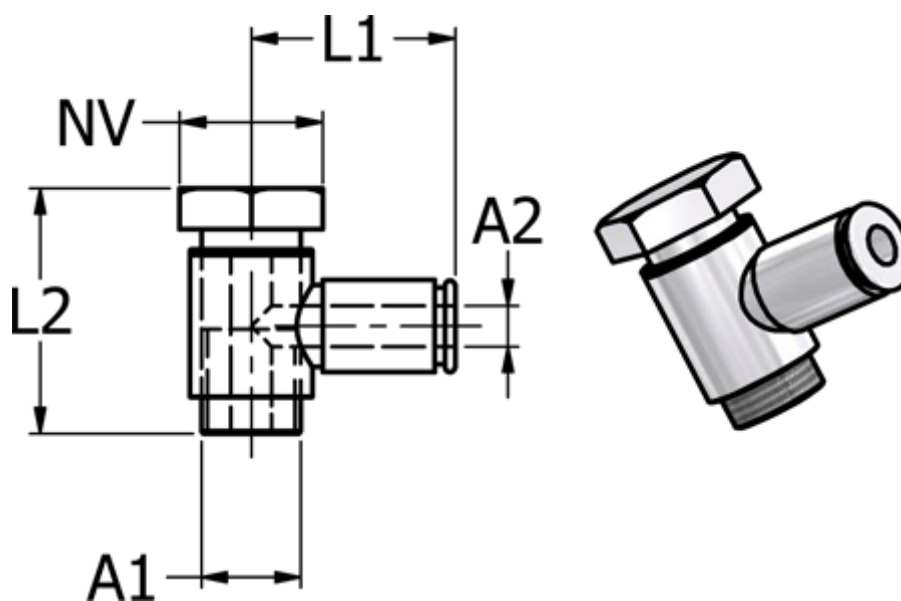

Article number: 5868630148

Description: Metal Push-in fitting 863.014-8, Ø8 / G 1/4"
Elbow swivel with FPM O-ring

Measures

Ext. hose diameter A2	= 8
L1	= 26
L2	= 33
NV	= 17
Thread A1	= G 1/4"